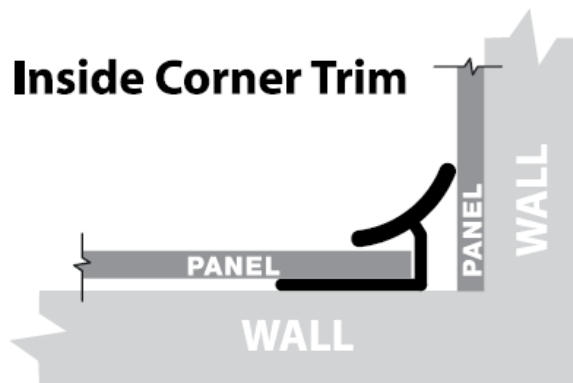

## TRIM INSTALLATION FOR FASADE BACKSPLASH

Trim Profile Drawings. Available in 18" and 4' lengths

Side View - Cross Section  
Top of Countertop

Side View - Cross Section  
Under Cabinets

Top View - Cross Section  
Inside Corner of Walls

Top View - Cross Section  
End Point on Wall