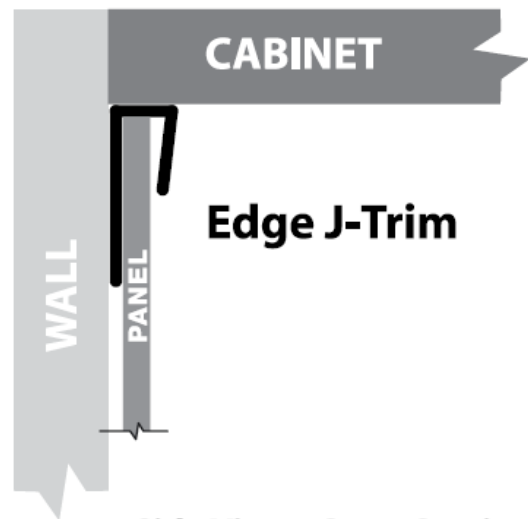

## TRIM INSTALLATION FOR FASADE BACKSPLASH

Trim Profile Drawings. Available in 18" and 4' lengths

Side View - Cross Section  
Top of Countertop

Side View - Cross Section  
Under Cabinets

Top View - Cross Section  
Inside Corner of Walls

Top View - Cross Section  
End Point on Wall