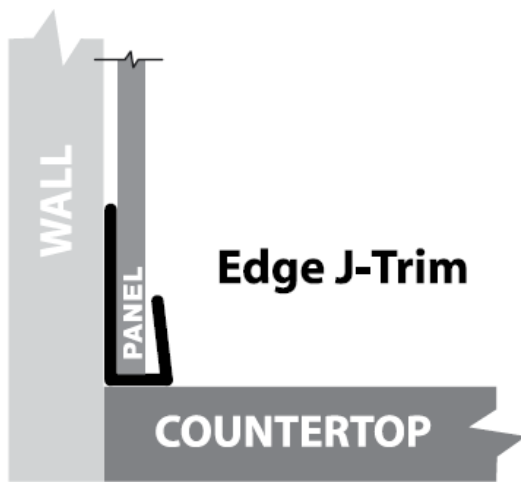

## TRIM INSTALLATION FOR FASADE BACKSPLASH

Trim Profile Drawings. Available in 18" and 4' lengths

Side View - Cross Section  
Top of Countertop

Side View - Cross Section  
Under Cabinets

Top View - Cross Section  
Inside Corner of Walls

Top View - Cross Section  
End Point on Wall